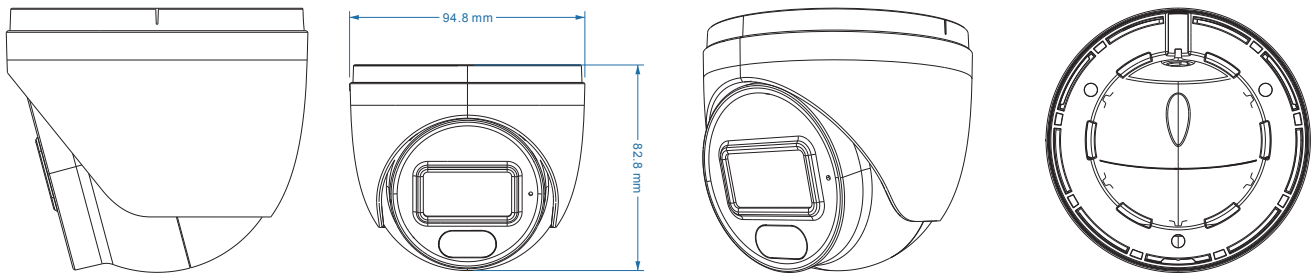

## FUNCTIONS

<b>Remote monitoring :</b>	Web browser /TVT NVR/GGM CENTRAL/GGM WATCH
<b>Web browser :</b>	IE 11 (plug-in required)/Chrome 89.0+/Edge 89.0+/Firefox 87.0+/Safari 14.0+
<b>Online connection :</b>	Support simultaneous monitoring for up to 3 users; Support multi-stream real time transmission
<b>Network protocol :</b>	UDP, IPv4, IPv6, DHCP, NTP, RTSP, 802.1x, HTTP
<b>Onvif version/Profile :</b>	ONVIF 23.06/S
<b>Smart Alarm :</b>	/
<b>General function :</b>	Watermark, video mask, heartbeat
<b>Security :</b>	Video encryption, firmware encryption, configuration encryption, illegal login lock, IP address filtering, 802.1x authentication, basic and digest authentication for HTTP
<b>POE :</b>	Yes, IEEE802.3af
<b>IR distance :</b>	20 ~ 30 m
<b>Warm led distance :</b>	10 ~ 20 m
<b>IP protection rate :</b>	IP67
<b>IK protection rate :</b>	/

## PART-NUMBER

PART-NUMBER	DESCRIPTION
<b>GGM IPIT4F2DL</b>	Essential Turret series. Resolution 4MP lens 2.8 mm IR and WL: 30m IA lite PoE IP67

DIMENSIONS FOR GGM IPIT4F2DL

ACCESSORIES FOR GGM IPIT4F2DL

GGM AJB009